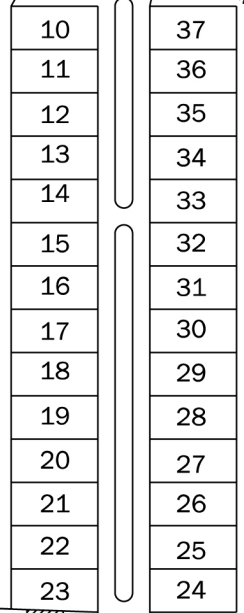

**Blue Water
RV Park & Campground**
POWerview - PINEFALLS
204 - 228 - 2085

PR 304

ADDITIONAL
PARKING

* FIREWOOD IS BESIDE
MAIN WASHROOM

WINNIPEG
RIVER

TO PROPOSED BOAT LAUNCH
AND BEACH