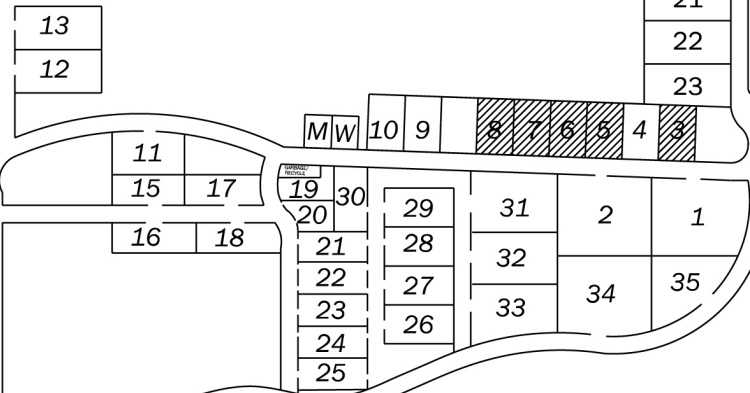

**Blue Water
RV Park & Campground**
POWerview - PINEFALLS
204 - 228 - 2085

PR 304

ADDITIONAL
PARKING

* FIREWOOD IS BESIDE
MAIN WASHROOM

WINNIPEG
RIVER

TO PROPOSED BOAT LAUNCH
AND BEACH